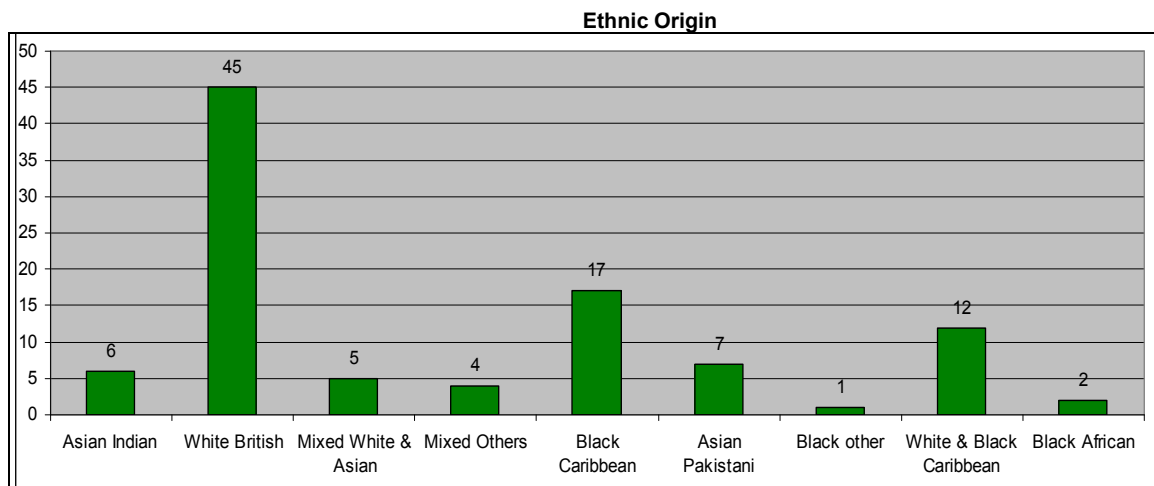

**Summer Sports Project Outputs:**

**Roundhay**

At Roundhay there were 99 participants in total, 60 males and 39 females. Most of them came from either the LS8 or LS17 postcode, and their ages ranged from 8-13.

Age of participants		Postcode	
8 years old	15	LS6	5
9 years old	19	LS7	7
10 years old	31	LS8	47
11years old	18	LS9	3
12 years old	15	LS17	37
13 years old	1		

**Scott Hall**

At Scott Hall there were only 46 participants in total, 24 males and 22 females. Most of them came from either the LS7, LS8 or LS17 postcode, and their ages ranged from 8-13.