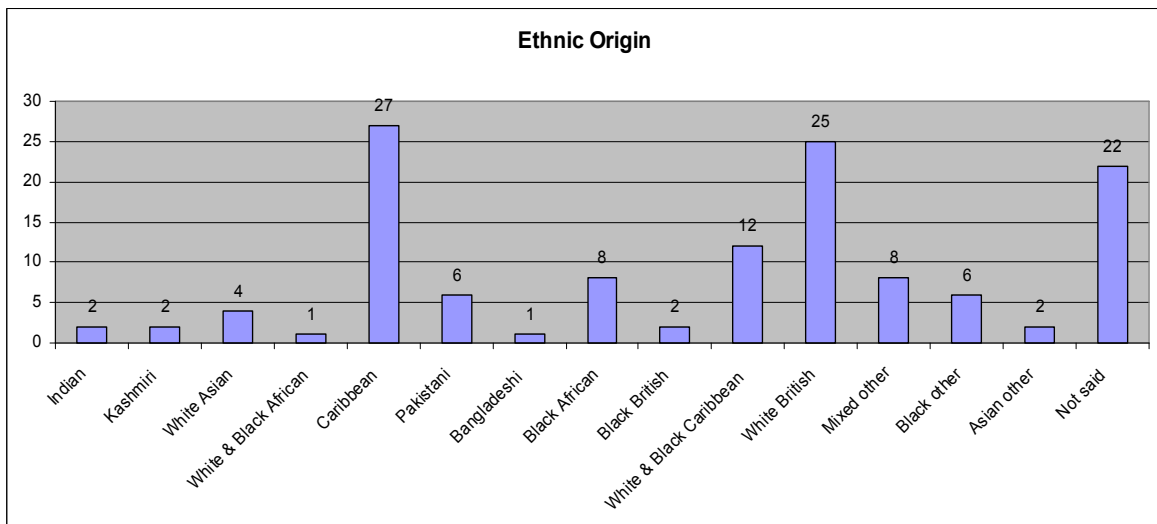

Postcode

LS6	7
LS7	22
LS8	60
LS9	17
LS15	1
LS16	1
LS17	17
LS28	1
BD9	1