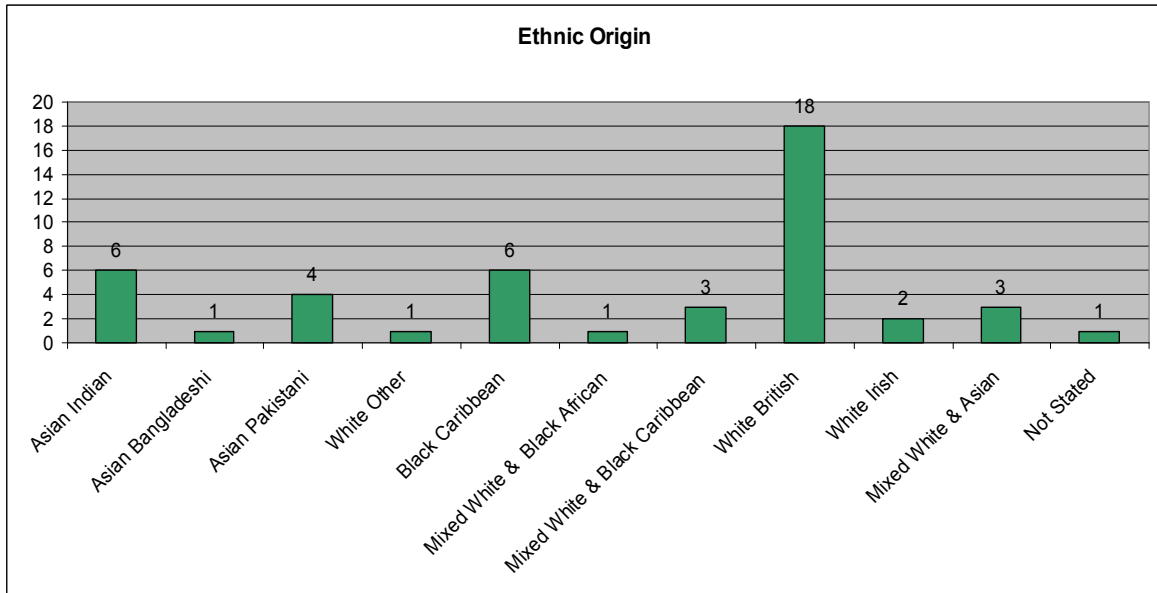

**Summer Sports Project Outputs:**

**Roundhay**

At Roundhay there were 99 participants in total, 60 males and 39 females. Most of them came from either the LS8 or LS17 postcode, and their ages ranged from 8-13.

Age of participants		Postcode	
8 years old	15	LS6	5
9 years old	19	LS7	7
10 years old	31	LS8	47
11years old	18	LS9	3
12 years old	15	LS17	37
13 years old	1		

**Scott Hall**

At Scott Hall there were only 46 participants in total, 24 males and 22 females. Most of them came from either the LS7, LS8 or LS17 postcode, and their ages ranged from 8-13.

Age of participants		Postcode	
8 years old	12	LS6	1
9 years old	10	LS7	7
10 years old	13	LS8	16
11years old	7	LS9	3
12 years old	3	LS17	19
13 years old	1		

## Thomas Danby

At Thomas Danby there were an impressive 128 participants in total, 79 males and 49 females. Most of them came from the LS8 postcode, although there were participants from a wide range of areas, and their ages ranged from 8-12.